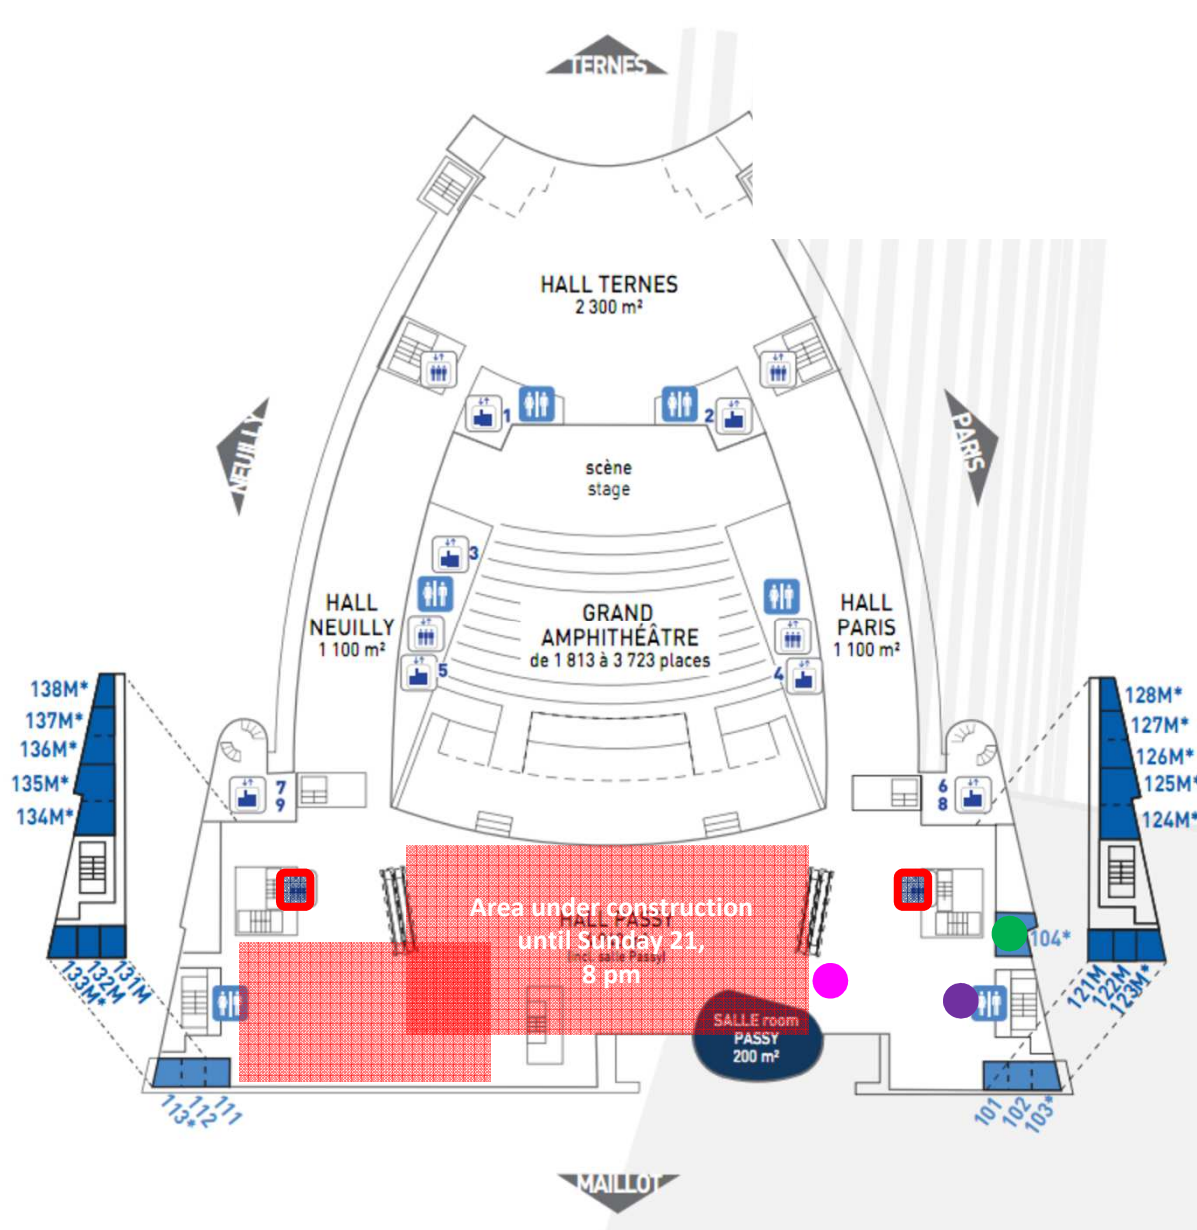

**Level 1** : Delegates badges delivery, registrations and badges issues, travel Agency, CIGRE membership and publications / editions, general information, cloakroom...

**ACCES / ACCESS**

- Ascenseur / Lift
- Monte-charge / Goods lift
- Toilettes / Restrooms
- Escaliers / Stairs
- Escalator

- Badges delivery for private meetings (SC / WG and others)
- DELEGATES badges delivery (from Sunday, August 21, 9,30 am)
- Keys delivery for SC / WG meetings and other private meetings (room 104)
- Area under construction until Sunday 21, 8 pm, **please proceed carefully**
- Lift to access level 1.5 for meeting rooms 121 to 128 (Paris side) 131 to 138 (Neuilly Side)

**Level 2** : Posters Session, exhibition, conference and meeting rooms and offices

**ACCES / ACCESS**

-  Ascenseur / Lift
-  Monte-charge / Goods lift
-  Toilettes / Restrooms
-  Escaliers / Stairs
-  Escalator

**Please proceed carefully during building time**

 Area under construction until Monday 22, 8 am, please use alternative routes

 Alternative routes until Monday 22, 8 am

 Lift to access level 2.5 for meeting rooms 221 to 227 (Paris side) 231 to 237 (Neuilly Side)