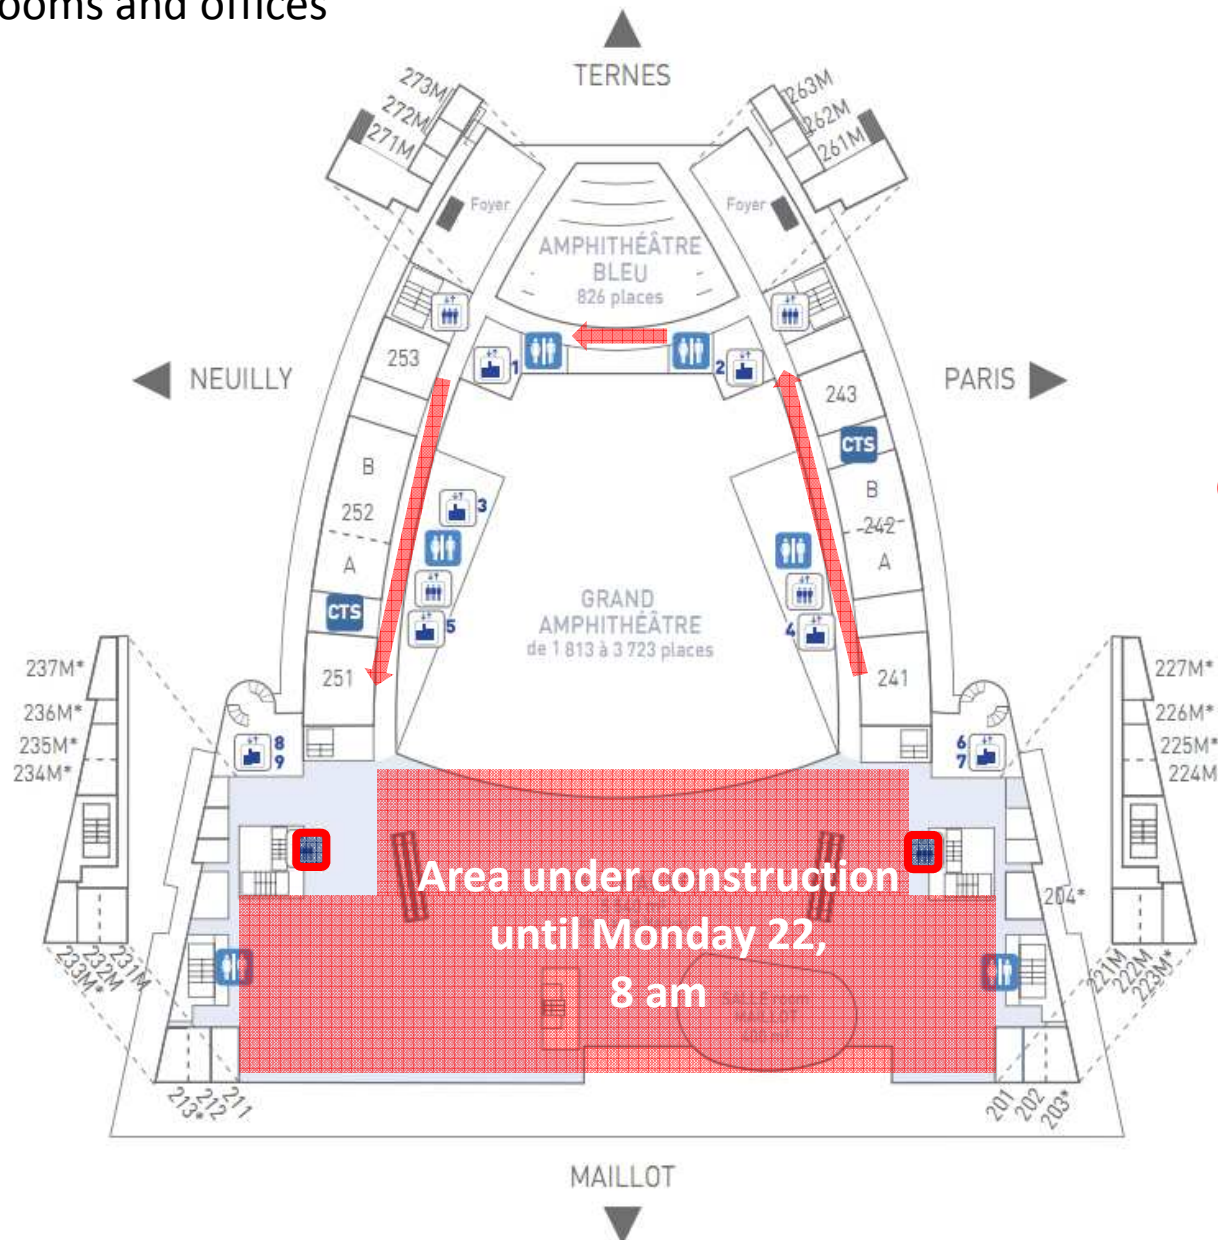

**Level 1** : Delegates badges delivery, registrations and badges issues, travel Agency, CIGRE membership and publications / editions, general information, cloakroom...

**ACCES / ACCESS**

- Ascenseur / Lift
- Monte-charge / Goods lift
- Toilettes / Restrooms
- Escaliers / Stairs
- Escalator

- Badges delivery for private meetings (SC / WG and others)
- DELEGATES badges delivery (from Sunday, August 21, 9,30 am)
- Keys delivery for SC / WG meetings and other private meetings (room 104)
- Area under construction until Sunday 21, 8 pm, **please proceed carefully**
- Lift to access level 1.5 for meeting rooms 121 to 128 (Paris side) 131 to 138 (Neuilly Side)

**Level 2** : Posters Session, exhibition, conference and meeting rooms and offices

**ACCES / ACCESS**

-  Ascenseur / Lift
-  Monte-charge / Goods lift
-  Toilettes / Restrooms
-  Escaliers / Stairs
-  Escalator

**Please proceed carefully during building time**

 Area under construction until Monday 22, 8 am, please use alternative routes

 Alternative routes until Monday 22, 8 am

 Lift to access level 2.5 for meeting rooms 221 to 227 (Paris side) 231 to 237 (Neuilly Side)